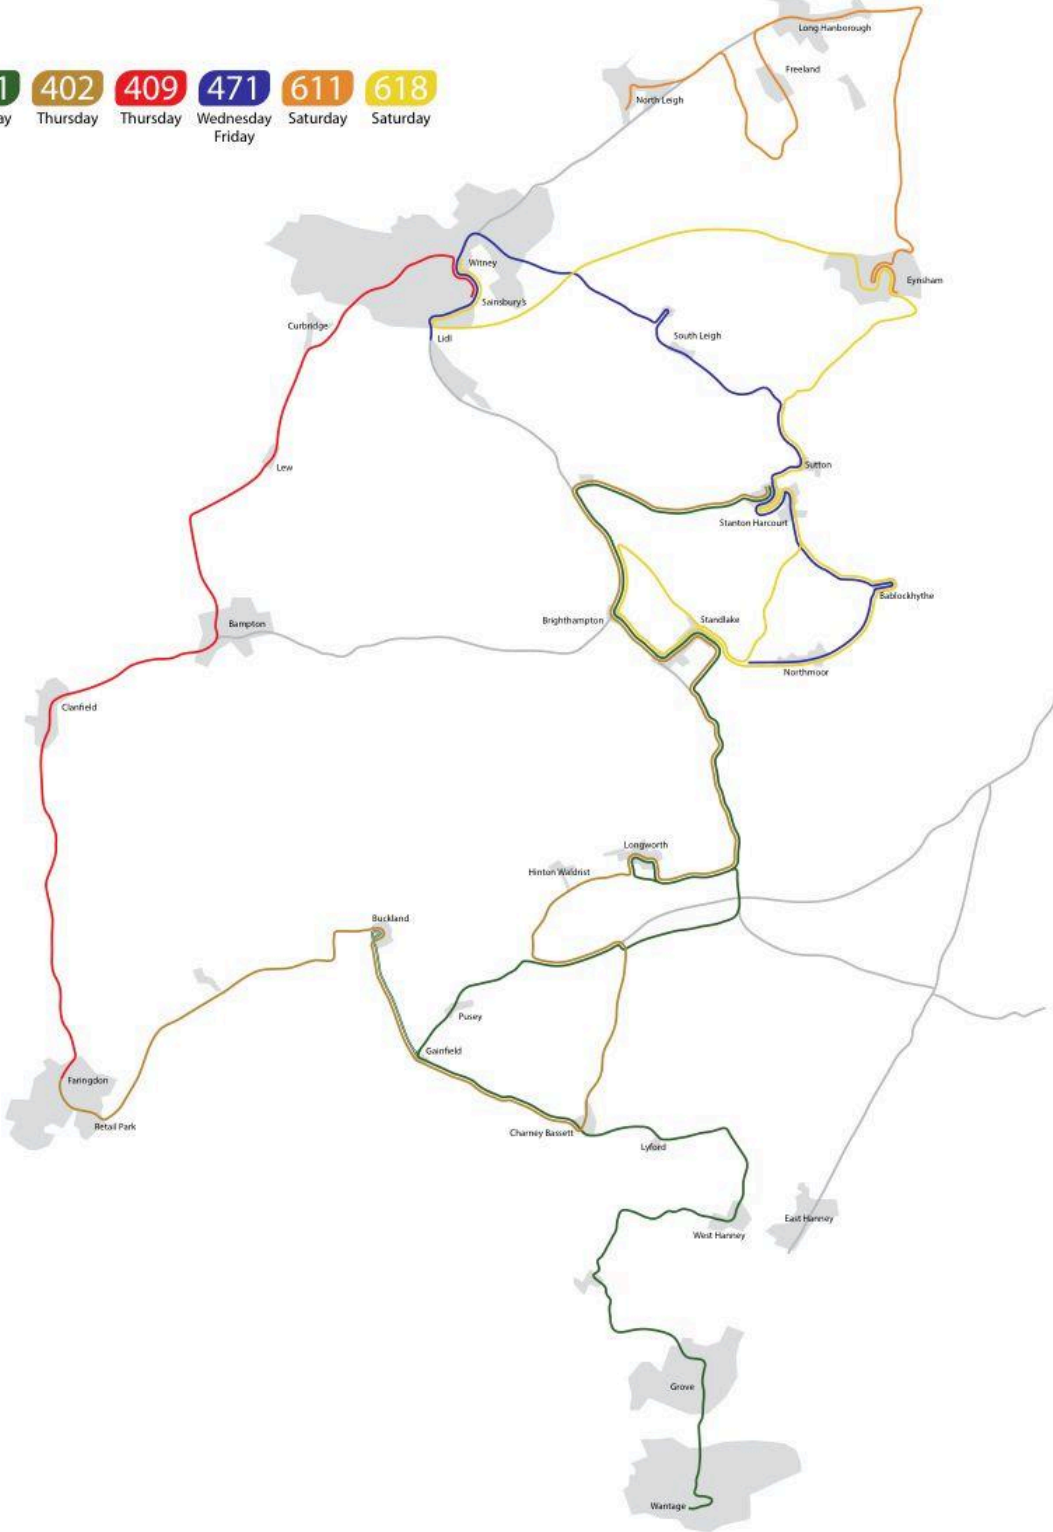

FLM ROUTE 401

STANTON HARCOURT - LONGWORTH - WANTAGE

MONDAYS ONLY (from 13th April 2026)

www.firstandlastmile.org.uk

Email: info.firstandlastmile@gmail.com

Tel 07584 927 050

Stop	Outbound	Inbound
STANTON HARCOURT, FLEXNEYS	09:05	Request Only
BRIGHTHAMPTON, LANCOTT LANE	09:11	Request Only
STANDLAKE, WOODLANDS	09:15	Request Only
LONGWORTH, BOWBANK CLOSE	09:25	Request Only
KINGSTON BAGPUIZE, SCHOOL LANE	09:32	12:58
SOUTHMOOR, BEGGARS LANE	09:37	12:55
PUSEY	09:42	Request Only
BUCKLAND, MEMORIAL HALL	09:47	Request Only
GAINFIELD	09:52	Request Only
CHARNEY BASSETT, ORCHARD CLOSE	09:56	12:46
WEST HANNEY, BUS SHELTER	10:05	12:38
DENCHWORTH, BROOK LANE	10:10	12:33
GROVE, MILLBROOK SQUARE	10:14	12:26
WANTAGE, MARKET SQUARE	10:25	12:15
SAINSBURYS	10:30	12:10

First and Last Mile Route Network

- 401**
Monday
- 402**
Thursday
- 409**
Thursday
- 471**
Wednesday
Friday
- 611**
Saturday
- 618**
Saturday

* _____

Route 401	Stanton Harcourt - Longworth - Wantage (Mondays Only)
Route 402	Stanton Harcourt - Longworth - Faringdon (Thursday Only)
Route 409	Faringdon - Clonfield - Witney (Thursday Only)
Route 471	Northmoor - Stanton Harcourt - Witney (Wednesday & Friday Only)
Route 611	North Leigh - Long Hanborough - Eynsham (Saturday Only)
Route 618	Standlake - Stanton Harcourt - Eynsham (Saturday Only)